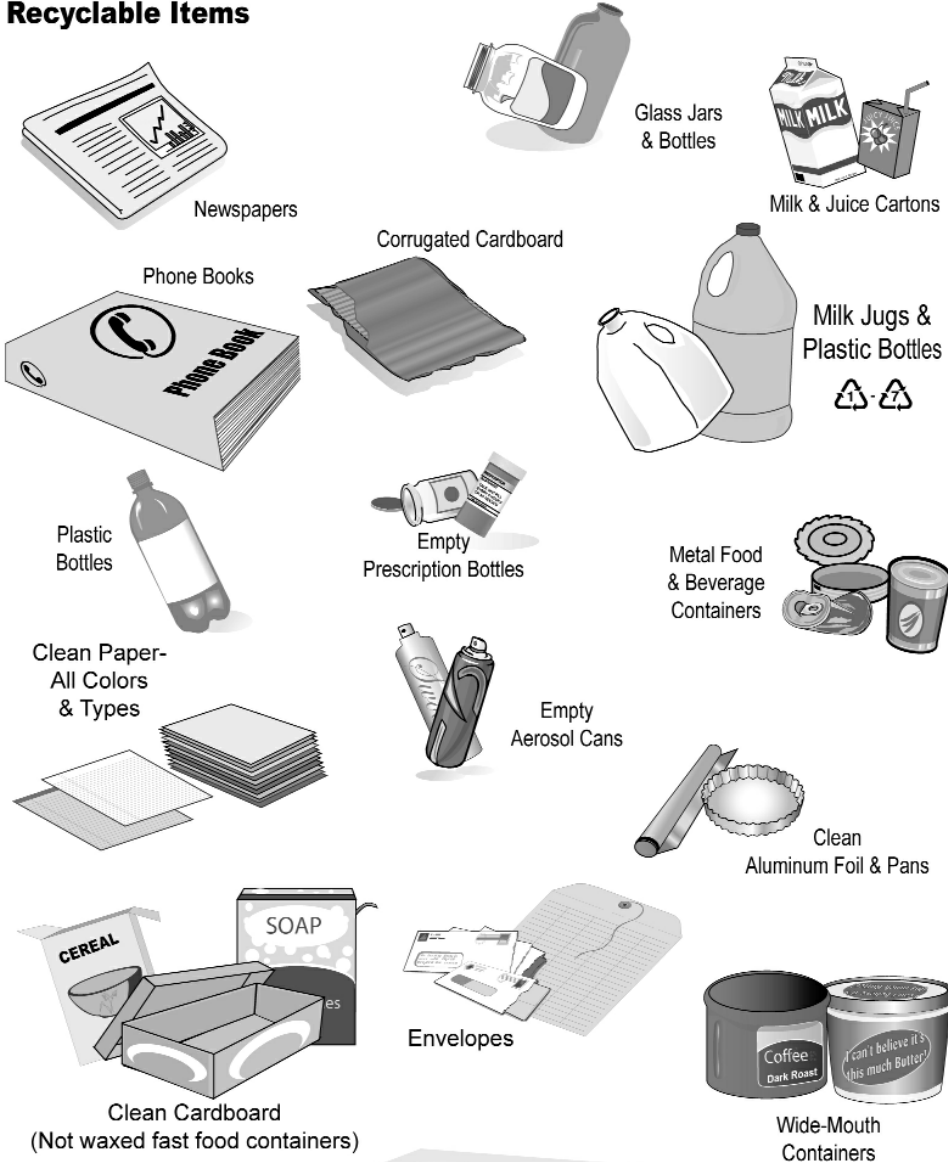

SHEILA DIXON
MAYOR

One Bin Same Day

Don't make excuses. **Make a difference.**

Recyclable Items